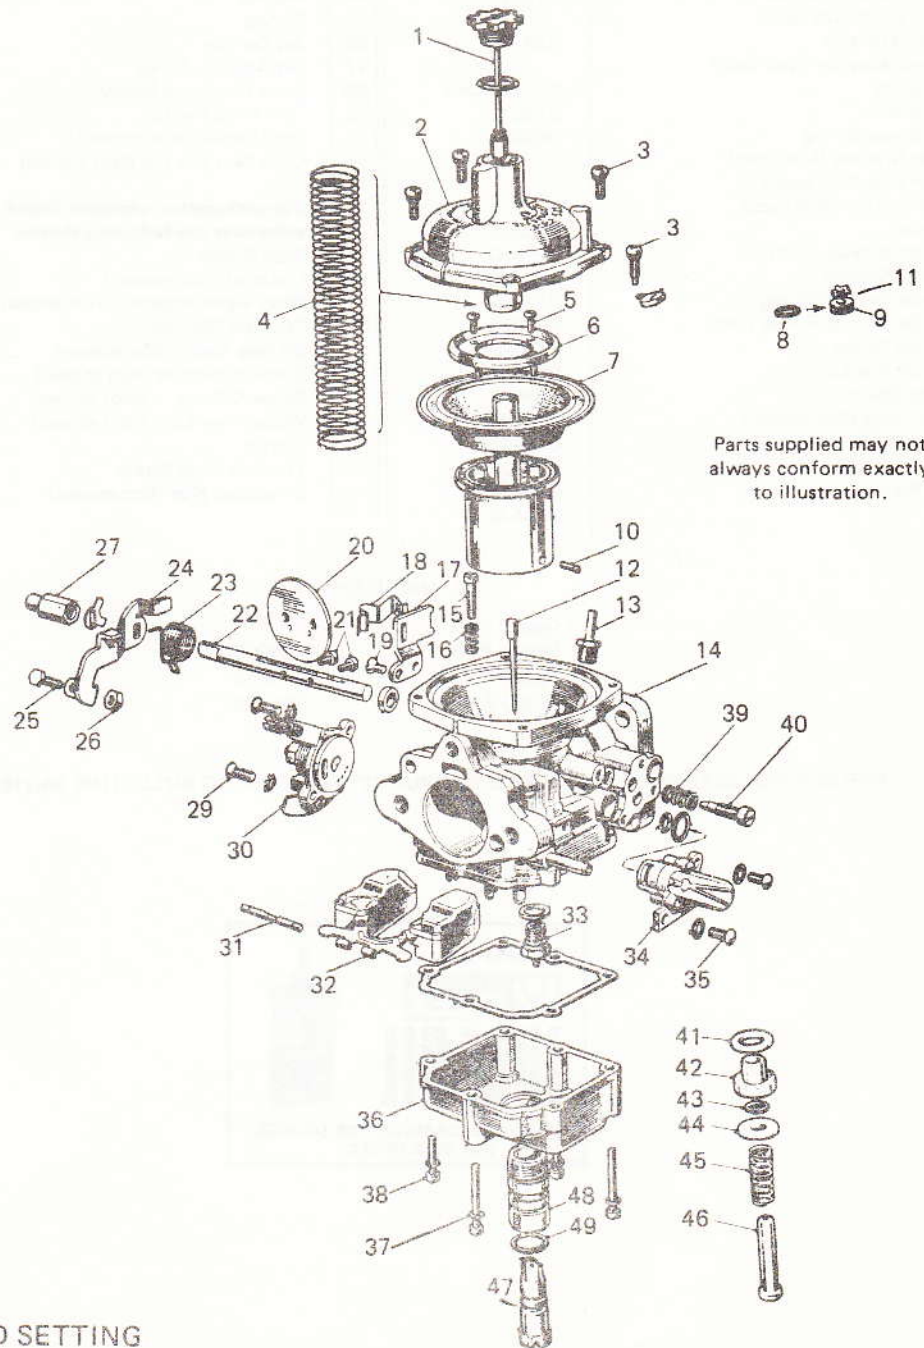

STANDARD SETTING

Carburettor Ref.	Metering Needle	Air Valve Return Spring	Needle Valve
3805 L & R	B.24158/BIDT	B.18274	B.24008

SPARE PARTS SCHEDULE (for carb. ref. 3805L)

Ref	Description	Part No.	Ref	Description	Part No.
-	Vent Lever (Not shown)	B22984	33	Needle Valve	B24008
-	Liner (Not shown)	B22991	34	Temp. Compensator	B19657
1	Damper	B24322	35	Temp: Comp. Screws (2 off)	09200
2	Cover	Not serviced	36	Float Chamber	B16506
3	Cover Screws (4 off)	019654	37	Fixing Screws Do (4 off)	B19224
4	Air Valve Spring	B18274	38	Fixing Screws Do (2 off)	B19225
5	Retain Ring Screws (4 off)	B18008	39	Not used	-
6	Retain Ring (Not shown)	020130	40	Not used	-
7	Diaphragm	B20924	41	Bushing Washer	019664
8	"O" Ring for Adjuster (Not used)		42	Bushing	B20979
9	Adjuster Screw (Not used)		43	"O" Ring in pack	-
10	Needle Retain: Screw	019673	44	Washer	B20980
11	Retain Ring (Not used)		45	Spring	B17894
12	Metering Needle	B24158	46	Jet Orifice	B22266
13	Ignition Adaptor (Not used)		47	Jet Adjust: Screw	019926
14	Main Body	Not serviced	48	Bush Retaining Screw	B17406
15	Stop Screw	019532	49	"O" Ring For Do	016268
16	Stop Screw Spring	08539	-	Stop Screw (Not shown)	B20365
17	Starter Bracket (Not used)		-	Lock Nut For Do (Not shown)	B20366
18	Starter Clip (Not used)				
19	Screw For Do (Not used)				
20	Throttle	020352			
21	Throttle Screws (2 off)	010350	15	Stop Screw	020363
22	Throttle Spindle	B24183	-	Locknut (Not shown)	P16639
23	Throttle Return Spring	B23109	-	Vent Valve Adjuster (Not shown)	020363
24	Throttle Stop & F/Idle Lever	B22985	22	Throttle Spindle	B24184
25	Fast Idle Screw	B17562	-	By Pass Valve (Not shown)	B25220
26	Locknut For Do	019480	-	Screw & Washer (Not shown)	B19225
27	Nut for Spindle	016411	-	Screw C/Sunk (Not shown)	B18822
28	Retain Ring (Not shown)	B18788	-	Washer For Do (Not shown)	B19371
29	Starter Fixing Screws (2 off)	B18696	30	Starter	B24750
30	Starter	B24722	15	Throttle Stop Screw	B24740
31	Float Pivot	B18613	-	Extension Nut (Not shown)	B24210
32	Float	B19470			