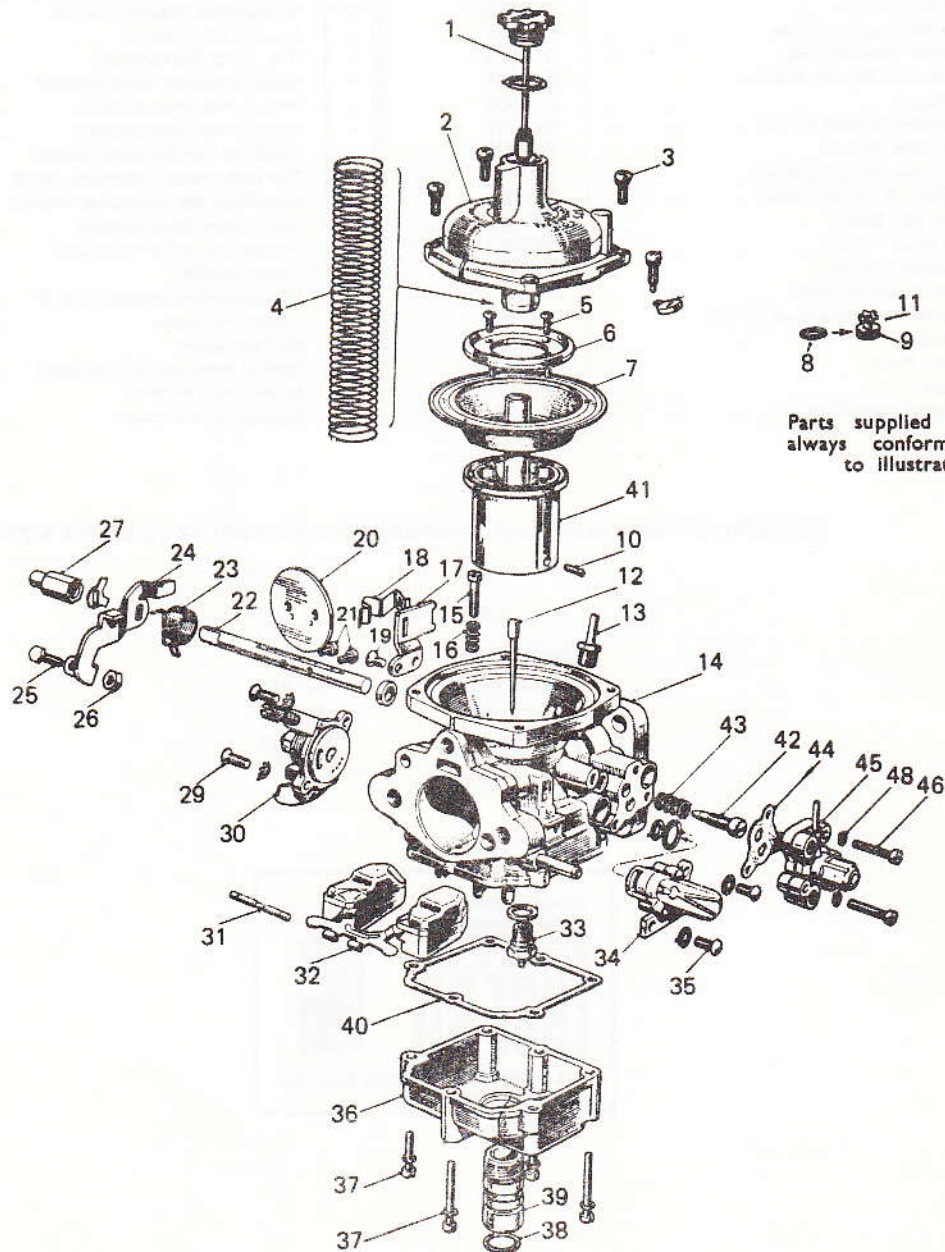

SOLEX CARBURETTORS
SPARE PARTS SCHEDULE

SAAB

2 Litre B.20

1976 - 77

1977 on

Carburettor	Solex Ref.	SAAB
175 CD-SEVX	3880	836308
	3932	836669

© Solex (U.K.) Ltd. All rights reserved. No part of this publication may be reproduced copied either electronically or mechanically or any other means without prior written permission of the Solex (U.K.) Ltd.

STANDARD SETTINGS

MISAB

Carburettor Ref	Metering Needle	Air Valve Return Spring	Needle Valve
3880	B.25265/B1 DS	B.18339	B21344
3932	B.25265/B1 DS	B.18339	B21344

(Continued overleaf)

Sheet Ref. SL.482

SPARE PARTS SCHEDULE (for carb. ref. 3880)